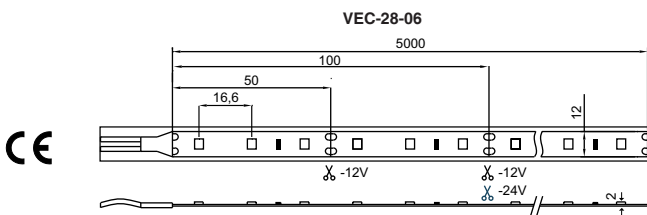

EN 62471 Photobiological safety
Seguridad Fotobiológica
EN 62031 LED modules for general lighting
Módulos led para alumbrado general