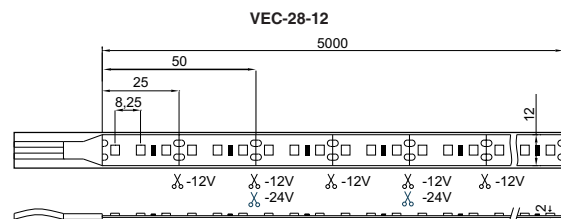

EN 62471 Photobiological safety
Seguridad Fotobiológica
EN 62031 LED modules for general lighting
Módulos led para alumbrado general