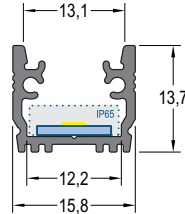

Blue rectangle shows the space for the LED strip
El rectángulo azul muestra el espacio para la tira de LED